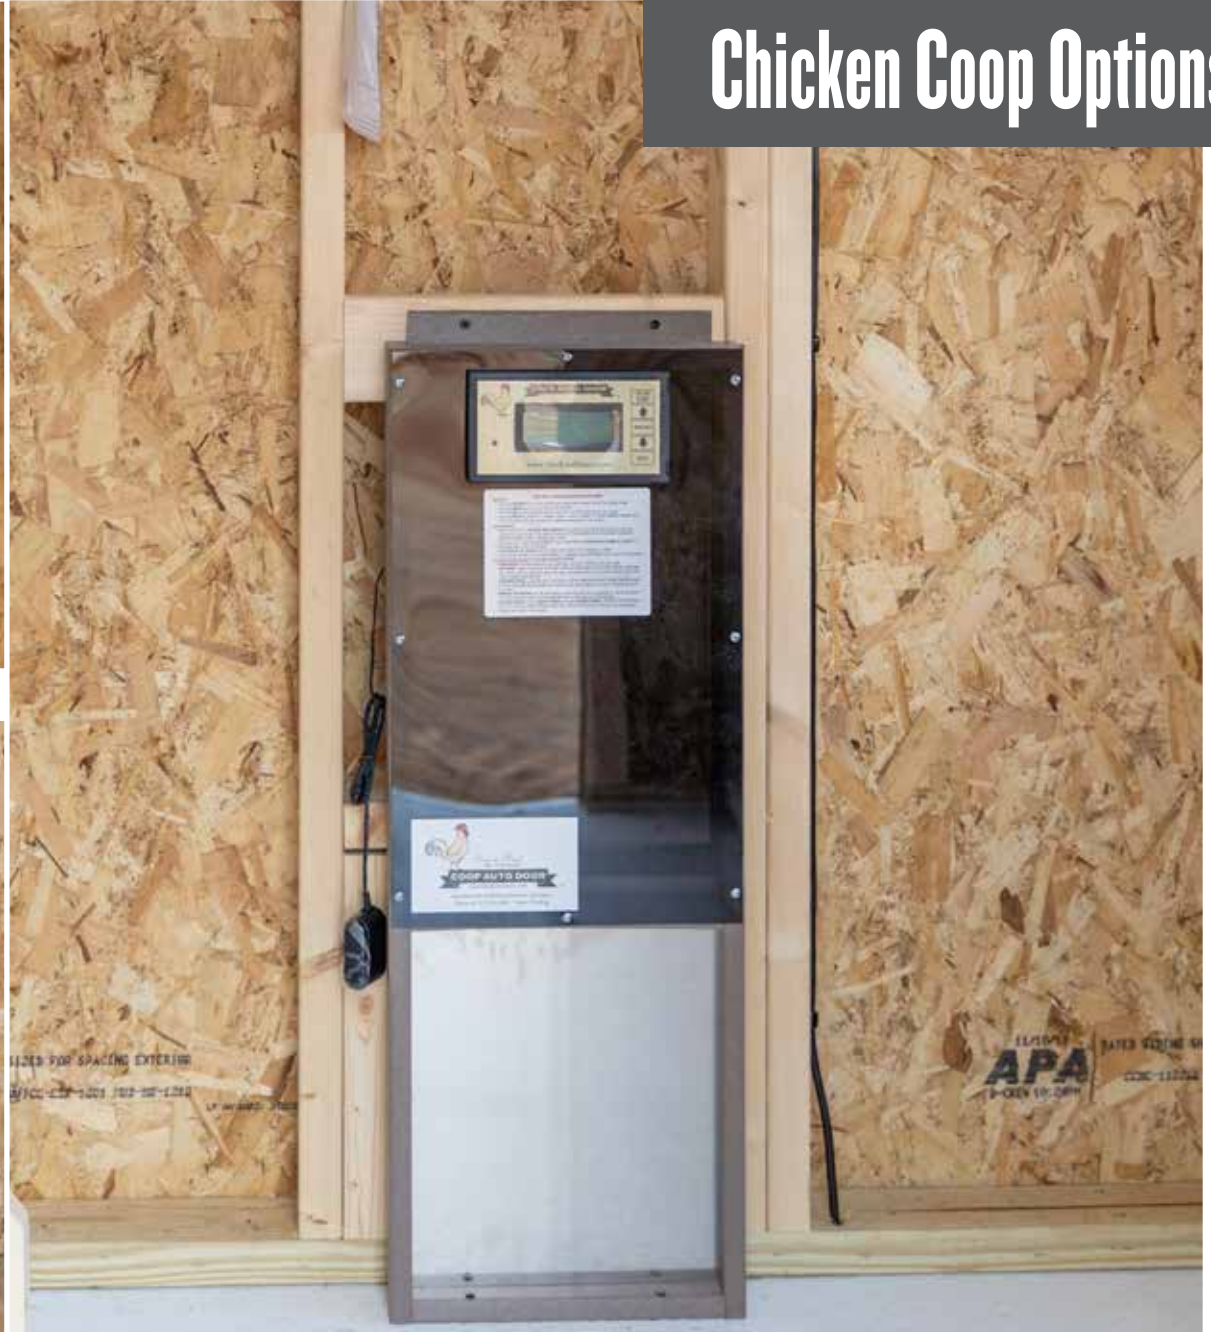

Chicken Coops

5x8 Chicken Coops Standard Features ■ Painted or Stained Siding ■ Metal Roof ■ FRP Flooring on Interior Room ■ Insulated Roof ■ 2 windows
■ Ground Contact Treated Skids ■ Water System ■ Fold up roost ■ Clean-out Door ■ Vent Door

Chicken Coops

6x6 Chicken Coops Standard Features ■ Painted or Stained Siding ■ Metal Roof ■ FRP Flooring on Interior Room ■ Insulated Roof ■ 2 windows
■ Ground Contact Treated Skids ■ Water System ■ Fold up roost ■ Clean-out Door ■ Vent Door

Chicken Coop Options

Louvered Fan w/ Power Shutter & Thermostat

Battery or Electric Automatic Door Opener

Single Dog Kennels

Available Sizes: 6x8, 8x8, 8x14

Single Dog Kennel Standard Features ■ Painted or Stained or Metal Siding ■ Metal Roof ■ Concealed Fasteners on Composite Flooring ■ Insulated Roof ■ Dog Door ■ Composite Flooring in Chain Link Area ■ Wire Protection on Windows ■ All Welded Hinges on Chain Link Doors ■ Ground Contact Treated Skids ■ FRP Floor on Interior Room