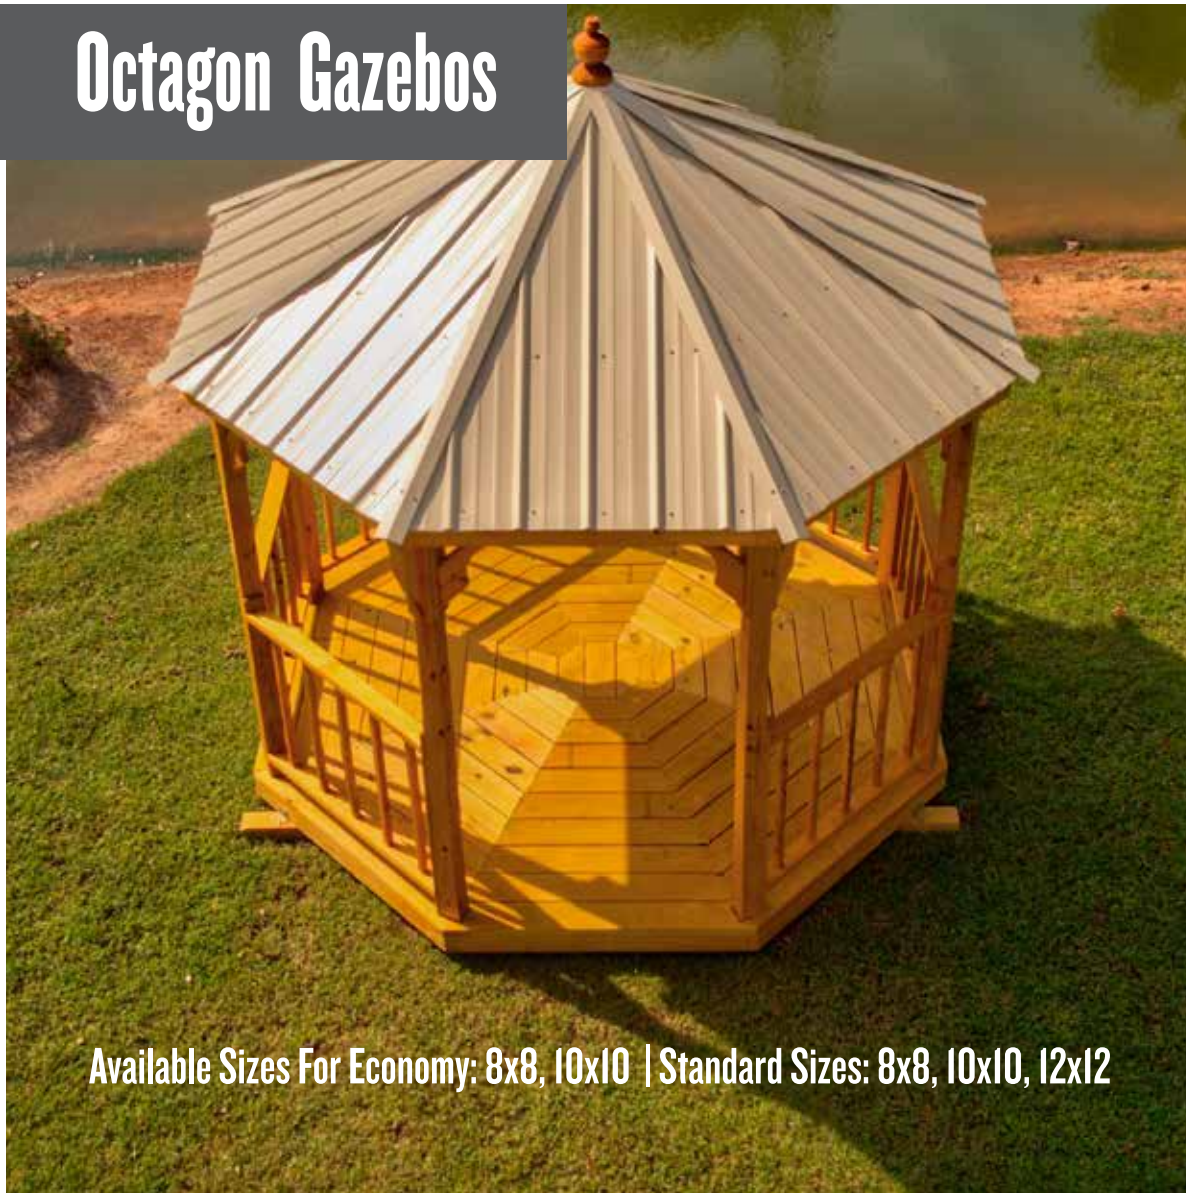

Quad Dog Kennels

- 12X16 Quad Kennel Standard Features**
- Painted or Stained or Metal Siding
 - Metal Roof
 - Concealed Fasteners on Composite Flooring
 - Insulated Roof
 - 2 Windows
 - Dog Door
 - Composite Flooring in Chain Link Area
 - Wire Protection on Windows
 - All Welded Hinges on Chain Link Doors
 - Ground Contact Treated Skids
 - FRP Floor on Interior Room

Octagon Gazebos

Available Sizes For Economy: 8x8, 10x10 | Standard Sizes: 8x8, 10x10, 12x12

Octagon Economy Gazebo Standard Features ■ Metal Roof ■ #1 Pressure Treated Yellow Pine Lumber with Sprayed on Stain ■ Radius Edge 2x4 Flooring
■ Rust Resisting Fasteners ■ Ground Contact Treated Skids