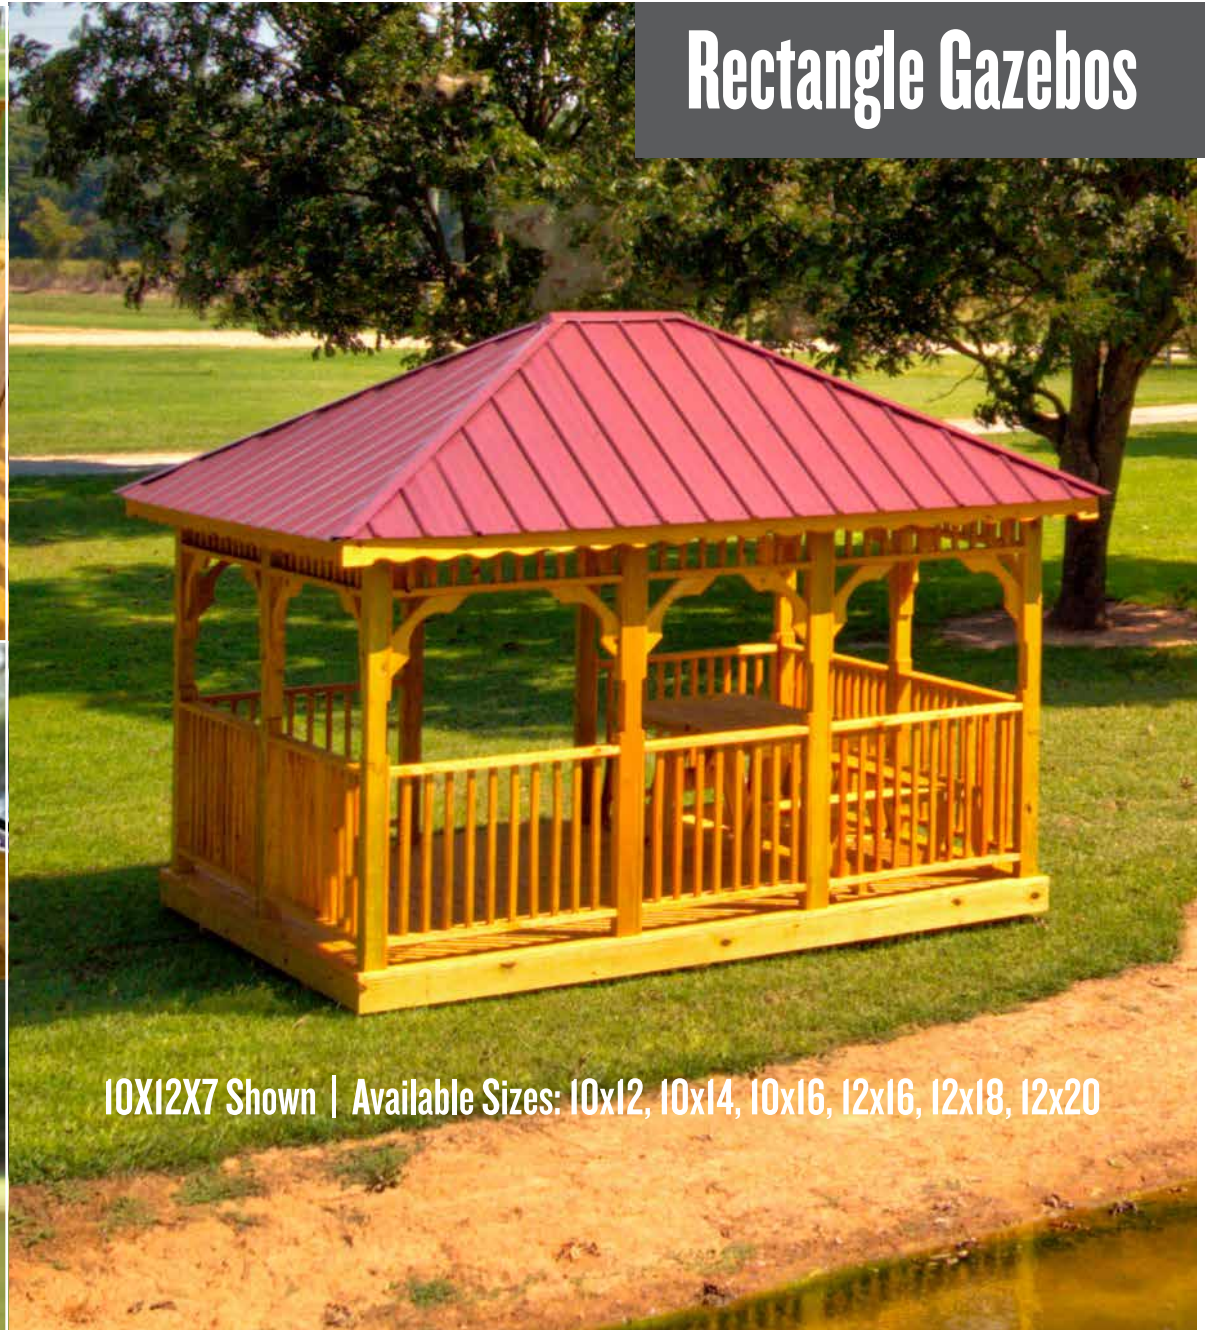

Rectangle Gazebos

10X12X7 Shown | Available Sizes: 10x12, 10x14, 10x16, 12x16, 12x18, 12x20

Rectangle Gazebos Standard Features ■ Metal Roof ■ #1 Pressure Treated Yellow Pine Lumber with Sprayed on Stain ■ Radius Edge 2x6 Flooring ■ Rust Resisting Fasteners
■ Scalloped Fascia ■ Ground Contact Treated Skids