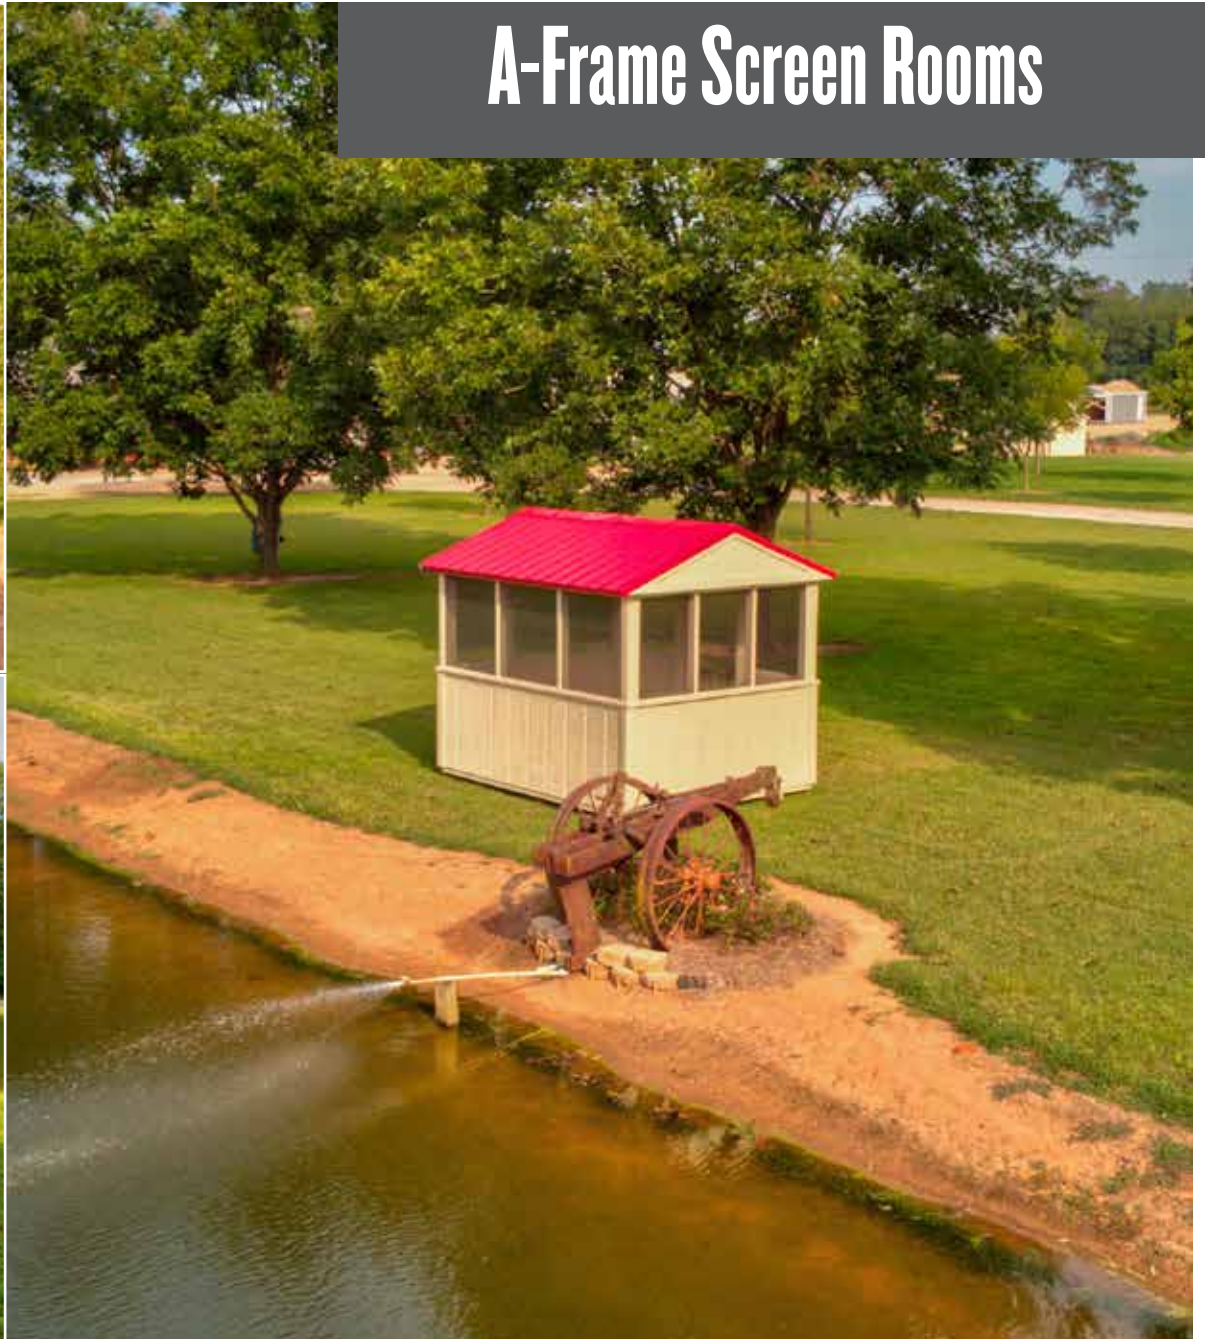

A-Frame Screen Rooms

Available Options ■ 5' Swing ■ Heat Shield ■ 1/2 Benches ■ Composite Floor ■ Glider Swing ■ Table ■ Painted