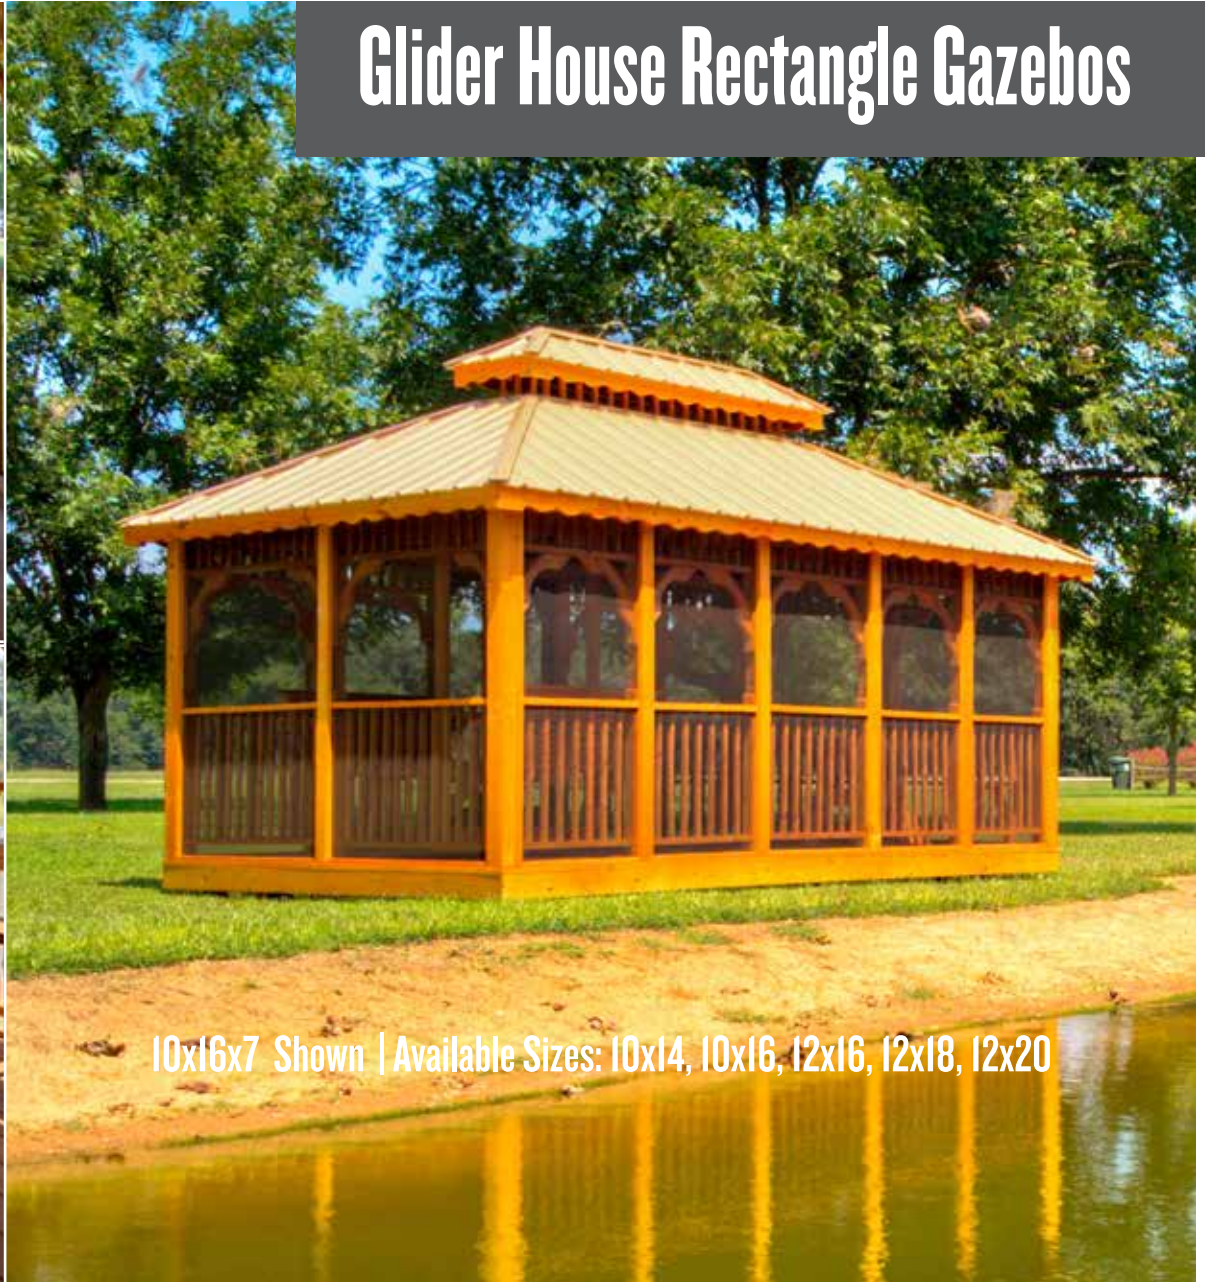

Glider House Rectangle Gazebos

10x16x7 Shown | Available Sizes: 10x14, 10x16, 12x16, 12x18, 12x20

1. **Glider House Standard Features** ■ Metal Roof ■ #1 Pressure Treated Yellow Pine Lumber with Sprayed on Stain ■ Radius Edge 2x6 Flooring ■ Ground Contact Treated Skids
   ■ Rust Resisting Fasteners ■ Glider Swing ■ Table ■ 1/2 Benches
2. **Available Options** ■ Double Roof ■ Painted ■ Screened ■ Floor Screen ■ Colonial Spindles ■ Heat Shield