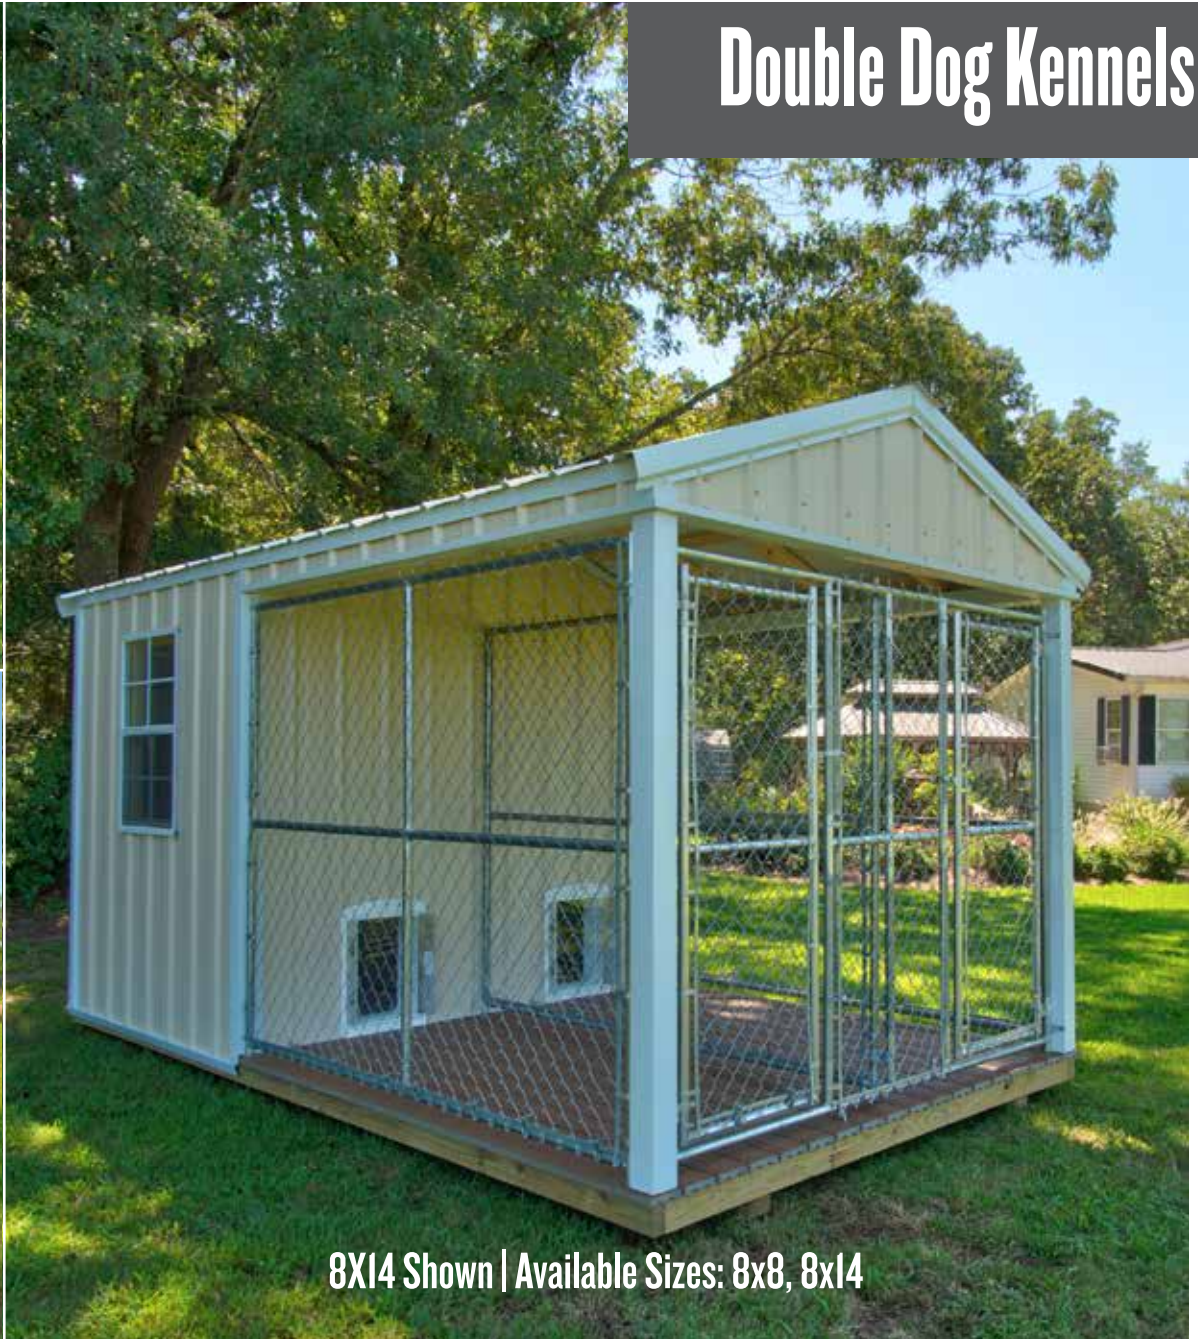

Chicken Coop Options

Louvered Fan w/ Power Shutter & Thermostat

Battery or Electric Automatic Door Opener

Single Dog Kennels

Available Sizes: 6x8, 8x8, 8x14

Single Dog Kennel Standard Features ■ Painted or Stained or Metal Siding ■ Metal Roof ■ Concealed Fasteners on Composite Flooring ■ Insulated Roof ■ Dog Door ■ Composite Flooring in Chain Link Area ■ Wire Protection on Windows ■ All Welded Hinges on Chain Link Doors ■ Ground Contact Treated Skids ■ FRP Floor on Interior Room

Double Dog Kennels

8X14 Shown | Available Sizes: 8x8, 8x14

Double Dog Kennel Standard Features ■ Painted or Stained or Metal Siding ■ Metal Roof ■ Concealed Fasteners on Composite Flooring ■ Insulated Roof ■ 2 Windows
■ Dog Door ■ Composite Flooring in Chain Link Area ■ Wire Protection on Windows ■ All Welded Hinges on Chain Link Doors ■ Ground Contact Treated Skids ■ FRP Floor on Interior Room

Octagon Gazebos

Available Sizes For Economy: 8x8, 10x10 | Standard Sizes: 8x8, 10x10, 12x12

Octagon Economy Gazebo Standard Features ■ Metal Roof ■ #1 Pressure Treated Yellow Pine Lumber with Sprayed on Stain ■ Radius Edge 2x4 Flooring
■ Rust Resisting Fasteners ■ Ground Contact Treated Skids